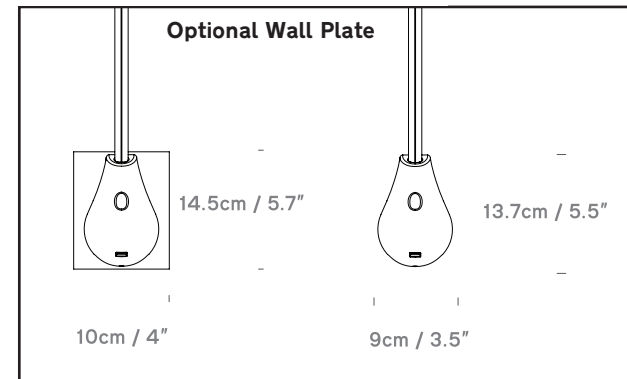

**Cobra 90**  
UK/EU WC078190XX

**Cobra 45 Nude**  
UK/EU WC078135XX

**Colour + EAN/UPC Code**

**Cobra 90:**

 01 -White  
White leather upholstery, white inner hood and switch box.  
(RAL9003 semi-gloss)  
EAN: 5060481943406

<b>Category</b>	Wall Mount / Wall Projection: 4cm / 1.75"
<b>Material</b>	Aluminium/Steel/Leather(90 only)
<b>Cable</b>	8cm
<b>Lightsource</b>	IntegratedLED
<b>Switched</b>	Yes - Touch on/off + Dimming
<b>Class</b>	Class II - Double Insulated
<b>F Mark</b>	Suitable for Mounting on Flammable Materials

<b>IP Rating</b>	IP20
<b>Bathroom Zone</b>	Zone 3
<b>Weight</b>	90: 1KGS / 45: 0.7KGS
<b>Individual Carton Size</b>	90: 13x6.5x108cm / 45: 13x6.5x61cm
<b>Individual Carton Weight</b>	90: 1.2KGS / 45: 0.85KGS
<b>Shipping Carton Quantity</b>	08 Units
<b>Shipping Carton Size</b>	90: 28.5x30x108cm / 45: 28.5x30x63cm
<b>Shipping Carton Weight</b>	90: 11KGS / 45: 8.2KGS