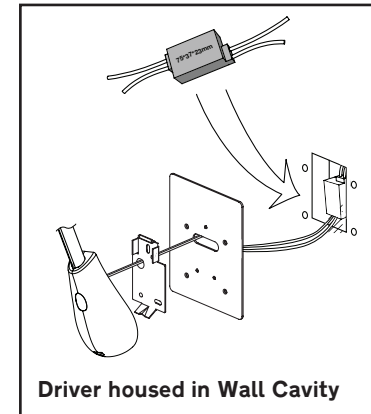

Colour + EAN/UPC Code

Cobra 90:

01 -White
White leather upholstery, white inner hood and switch box.
(RAL9003 semi-gloss)
EAN: 5060481943406

10 -Brown
Brown leather upholstery, Gold anodised inner hood and Black switch box.
(RAL9005 semi-gloss)
EAN: 5060481943413

Cobra 45:

01 -White
(RAL9003 semi-gloss)
EAN: 5060481943390

02 -Black
(RAL9005 semi-gloss)
EAN: 5060481943383

Category	Wall Mount / Wall Projection: 4cm / 1.75"
Material	Aluminium/Steel/Leather(90 only)
Cable	8cm
Lightsource	IntegratedLED
Switched	Yes - Touch on/off + Dimming
Class	Class II - Double Insulated
F Mark	Suitable for Mounting on Flammable Materials

IP Rating	IP20
Bathroom Zone	Zone 3
Weight	90: 1KGS / 45: 0.7KGS
Individual Carton Size	90: 13x6.5x108cm / 45: 13x6.5x61cm
Individual Carton Weight	90: 1.2KGS / 45: 0.85KGS
Shipping Carton Quantity	08 Units
Shipping Carton Size	90: 28.5x30x108cm / 45: 28.5x30x63cm
Shipping Carton Weight	90: 11KGS / 45: 8.2KGS

LED Chip	Cree
Wattage	2W
Luminous Flux	210Lm
Colour Temp	3000K
CRI	80CRI
Lifetime	30,000Hrs
LDT / IES Files	Not Currently Available
Dimmable	5-100% Touch Dimming

Energy Efficiency	Energy Efficiency Class: G Energy Consumption: 4 kWh/1000h

Other Information	USB Output 5V/2.1A Driver must be housed in Wall Cavity / Electrical Box.