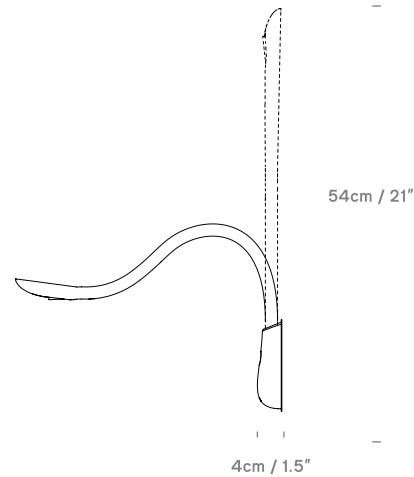

**Cobra 90**  
UK/EU WC078190XX

**Cobra 45 Nude**  
UK/EU WC078135XX

**Colour + EAN/UPC Code**

**Cobra 90:**

 01 -White  
White leather upholstery, white inner hood and switch box.  
(RAL9003 semi-gloss)  
EAN: 5060481943406

<b>Category</b>	Wall Mount / Wall Projection: 4cm / 1.75"
<b>Material</b>	Aluminium/Steel/Leather(90 only)
<b>Cable</b>	8cm
<b>Lightsource</b>	IntegratedLED
<b>Switched</b>	Yes - Touch on/off + Dimming
<b>Class</b>	Class II - Double Insulated
<b>F Mark</b>	Suitable for Mounting on Flammable Materials

<b>IP Rating</b>	IP20
<b>Bathroom Zone</b>	Zone 3
<b>Weight</b>	90: 1KGS / 45: 0.7KGS
<b>Individual Carton Size</b>	90: 13x6.5x108cm / 45: 13x6.5x61cm
<b>Individual Carton Weight</b>	90: 1.2KGS / 45: 0.85KGS
<b>Shipping Carton Quantity</b>	08 Units
<b>Shipping Carton Size</b>	90: 28.5x30x108cm / 45: 28.5x30x63cm
<b>Shipping Carton Weight</b>	90: 11KGS / 45: 8.2KGS